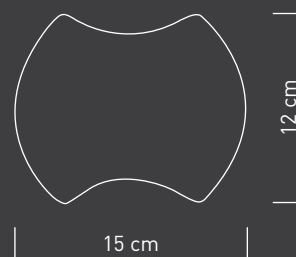

Moduli Glass chains

Sirio

Pegaso

Idra

Ariel

Vega

Scheda colori Colour range

Ambra
Amber