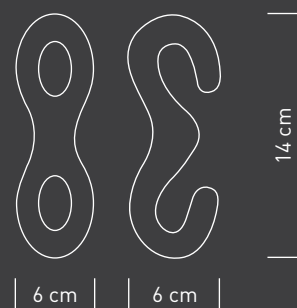

Moduli Glass chains

Sirio

Pegaso

Idra

Ariel

Vega

Scheda colori Colour range

Ambra
Amber