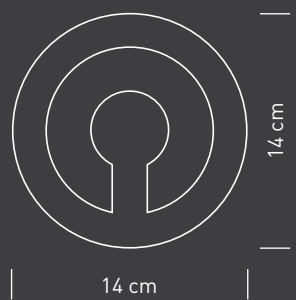

Moduli Glass chains

Sirio

Pegaso

Idra

Ariel

Vega

Scheda colori Colour range

Ambra
Amber