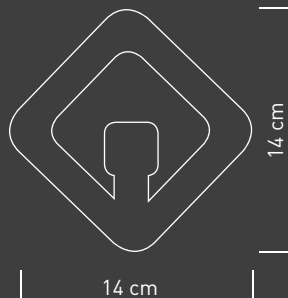

Cast hand-crafted glass pendant shaped by master glaziers. Modular chains to be sequentially hooked to create a colourful backdrop.

Composizione Composition

Design by Federica Suman

A white, muscular Pegasus sculpture is the central focus, set against a dark background with a repeating floral pattern. The Pegasus is depicted in a dynamic, mid-air pose, with its wings spread and its body arched. The sculpture is highly detailed, showing the musculature of the creature's body and wings. The lighting highlights the contours and textures of the white material.